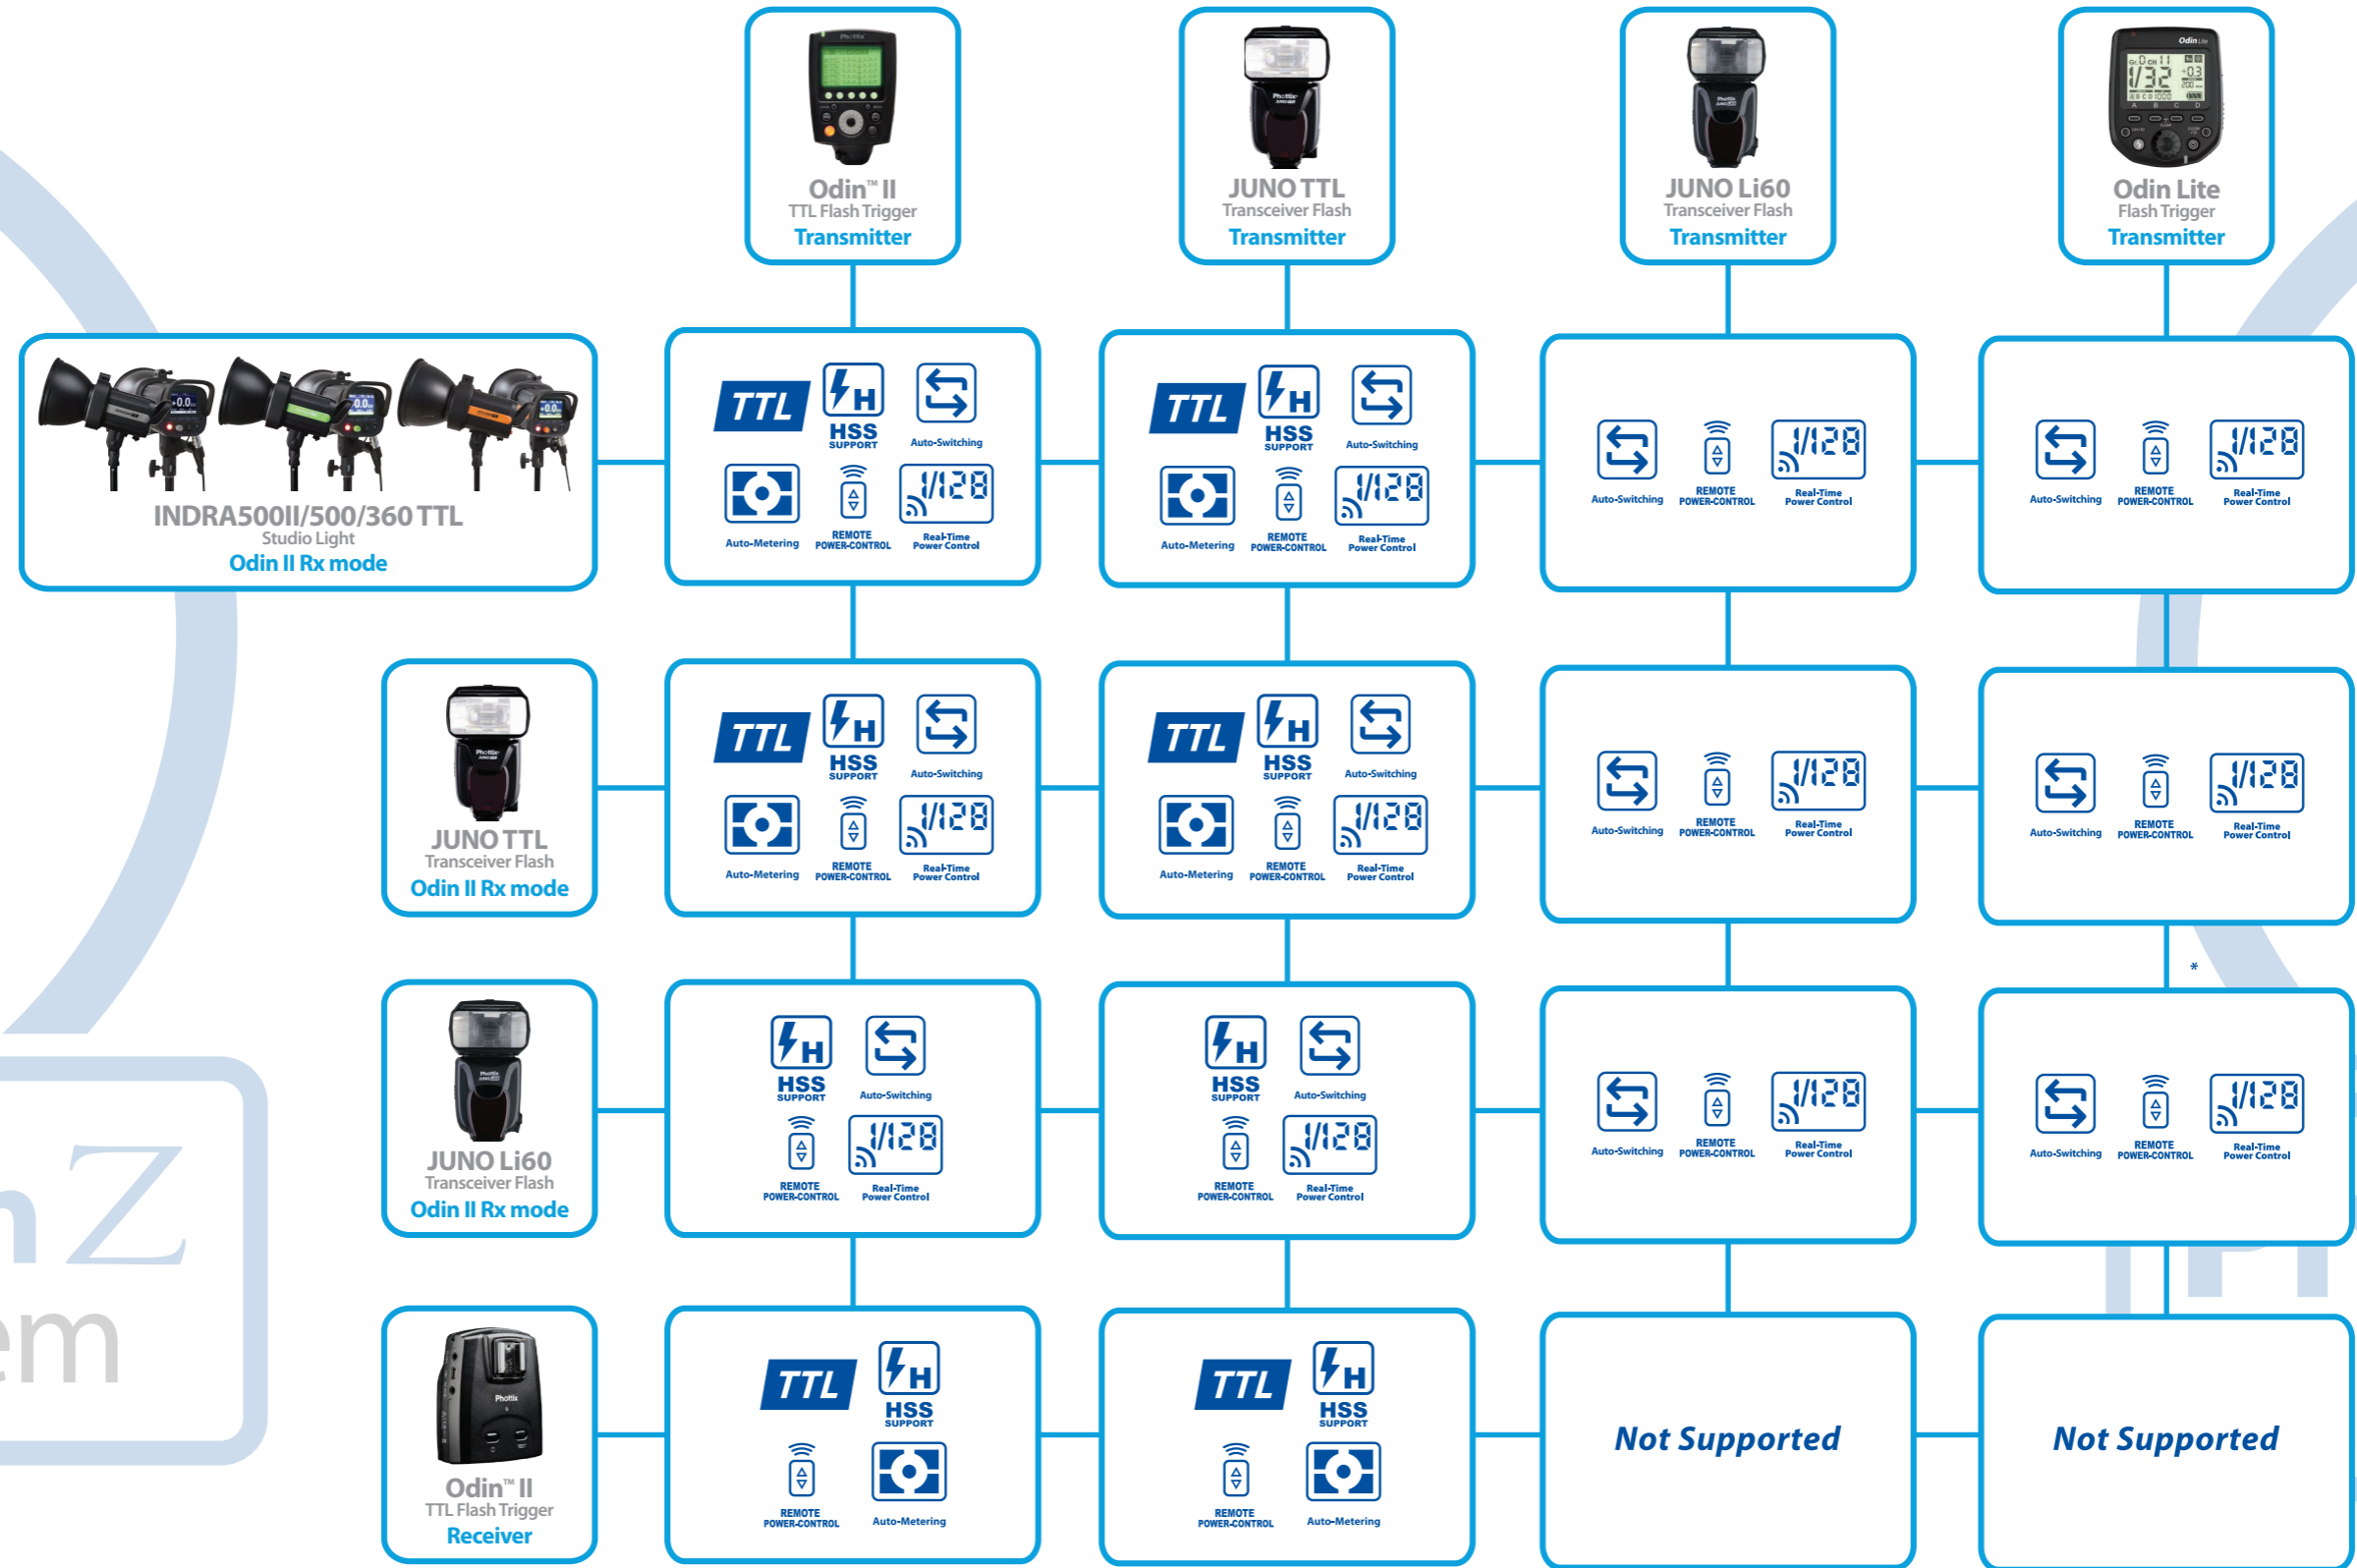

Phottix[®] Odin Z
Operating System

Lighting from A to Z Relationship Function

Phottix[®] Odin Z
Operating System

Phottix[®]
Operating System